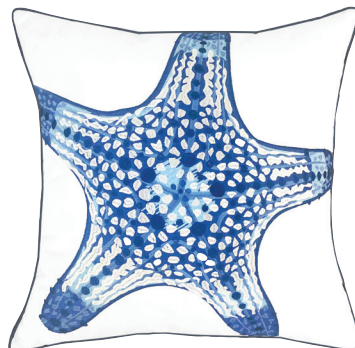

# OUTDOOR PILLOWS

A. Indigo Scallop Shell

B. Blue Octopus

C. Palm Pattern

D. Can't Catch Me Flying Fish

E. Blue Jellyfish

F. Azure Fish School

G. Blue Conch Shell

H. Blue Starfish

I. Just Keep Swimming, Jolly Blue Puffer

A. Indigo Scallop Shell Pillow  
R775030041 | 20" X 20"

013800

B. Blue Octopus Pillow  
R775030047 | 20" X 20"

013800

C. Palm Pattern Lumbar Pillow  
R785050009 | 12" X 21"