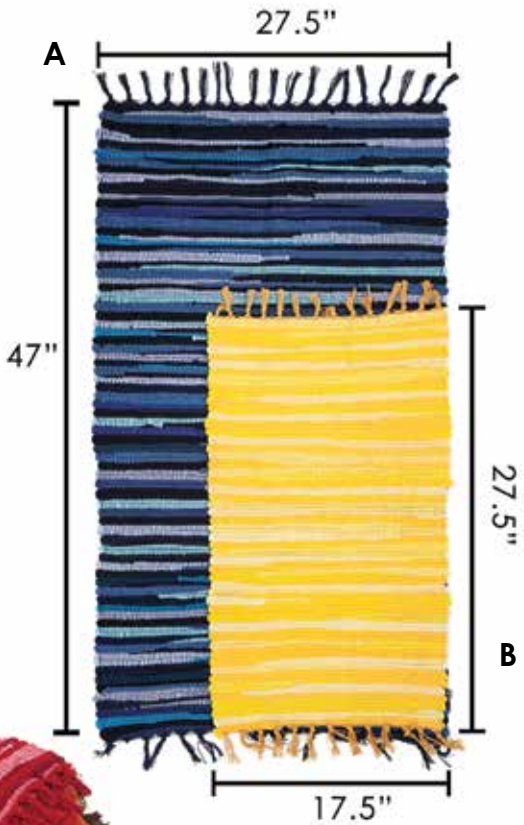

A 05-4340
throw rug - large
27.5" x 47" woven floor rug

\$7.00 (12)

B 05-4333
throw rug - small
17.5" x 27.5" woven floor rug

\$3.75 (25)

canvas banner

minimum order 24 mix and match
any combination of styles, each
banner comes in packs of 2