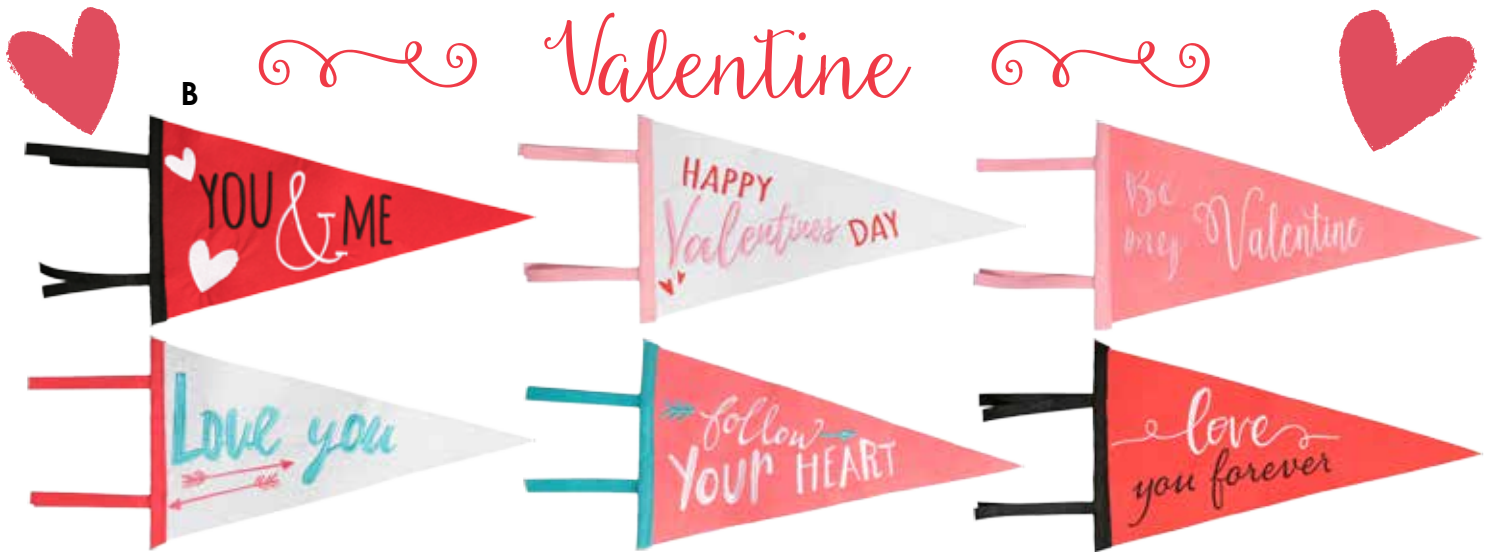

C

savannah

\$1.25 (48)

\$5.00 (10)

\$1.40 (72)

Basic Pennant

pennant

10" X 18" felt pennant with embroidery