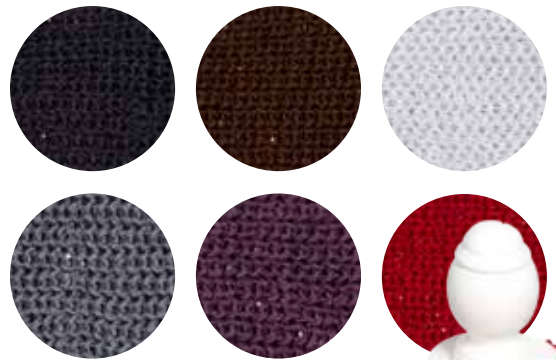

$2.25 (12)

02-2704
gossamer diamond
10.25" X 26"
acrylic fringe infinity

prepriced
at **$5.99 / 2 for $10**

$3.50 (12)

02-1114
sparkle infinity
52" X 9" acrylic infinity
with sequins

26" X 11" perforated microfiber
triangular scarf snap closure

$4.00 (3)

A 02-3879
casey - marine

B 02-3886
casey - taupe

C 02-3862
casey - black

TAUPE

BLACK

CASEY ASSORTMENT

$36.00 (9)

02-3855
casey

casey