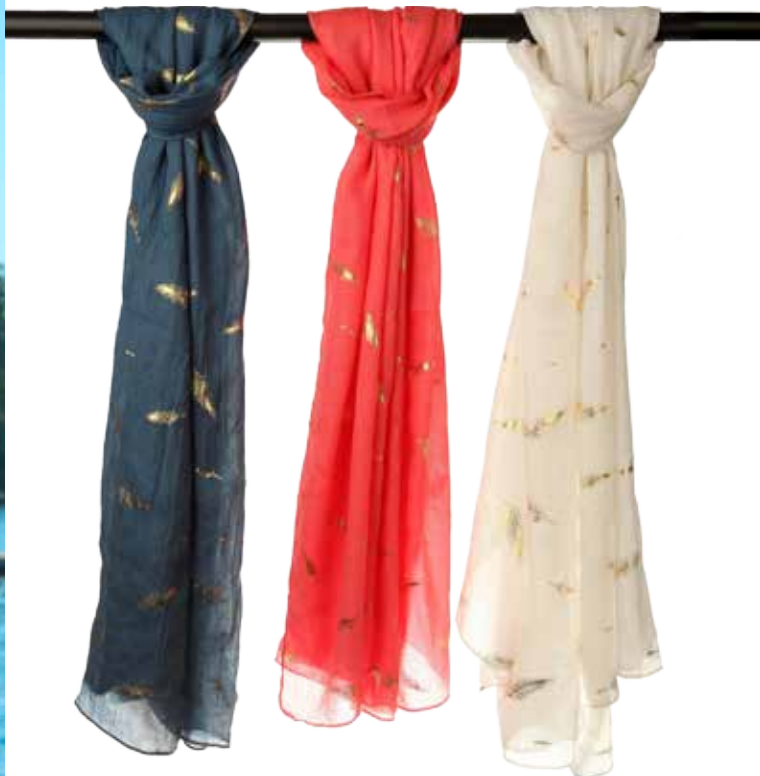

willow - fringe

26" X 32"
lace poncho

23" X 30" macrame
poncho with fringe

willow

02-3190

foil scarf - feather

70" X 27.5" voile with gold foil pattern

\$3.75 (12)