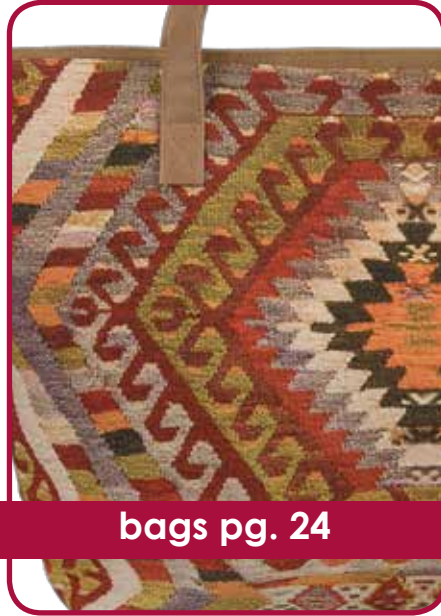

bags pg. 24

5% OFF
orders of
$1000 or more

cannot be combined with
any other special / discount